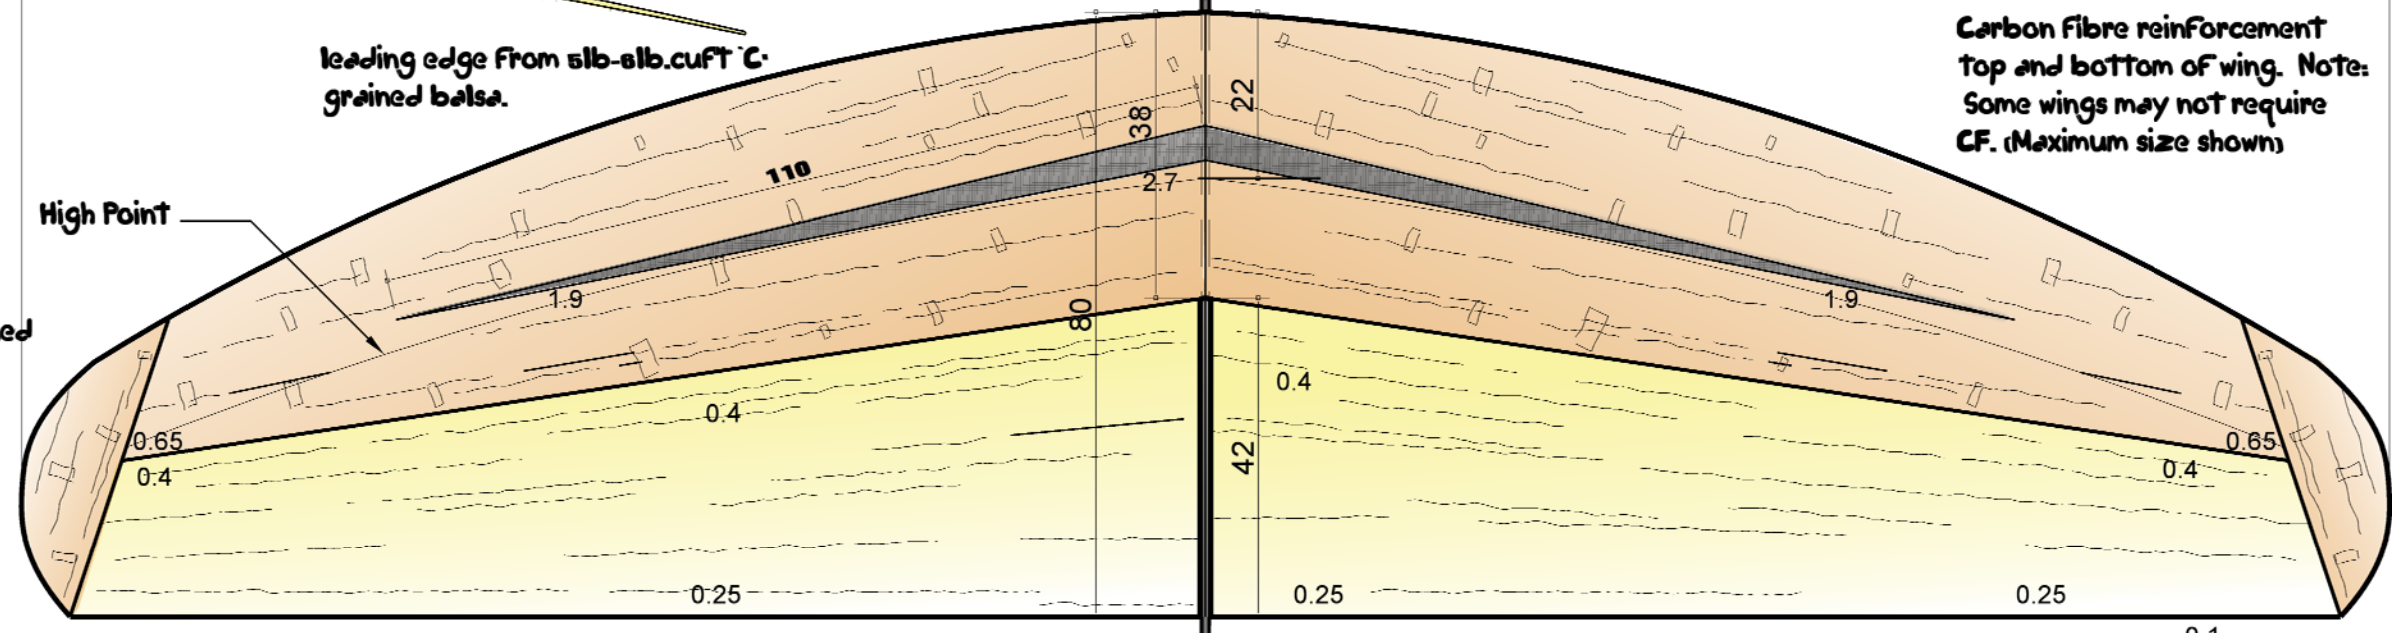

The Kitchen Sink - 12" Indoor hand and catapult launched glider.

by Mark Benns.

- Typical weights
wing - 1.2 - 1.5g
fuselage - 0.5g - 0.8g
rudder - 0.01-0.05g
tailplane - 0.1-0.2g
ballast - 0.1-0.3g

Note.
All dimensions in millimeters.