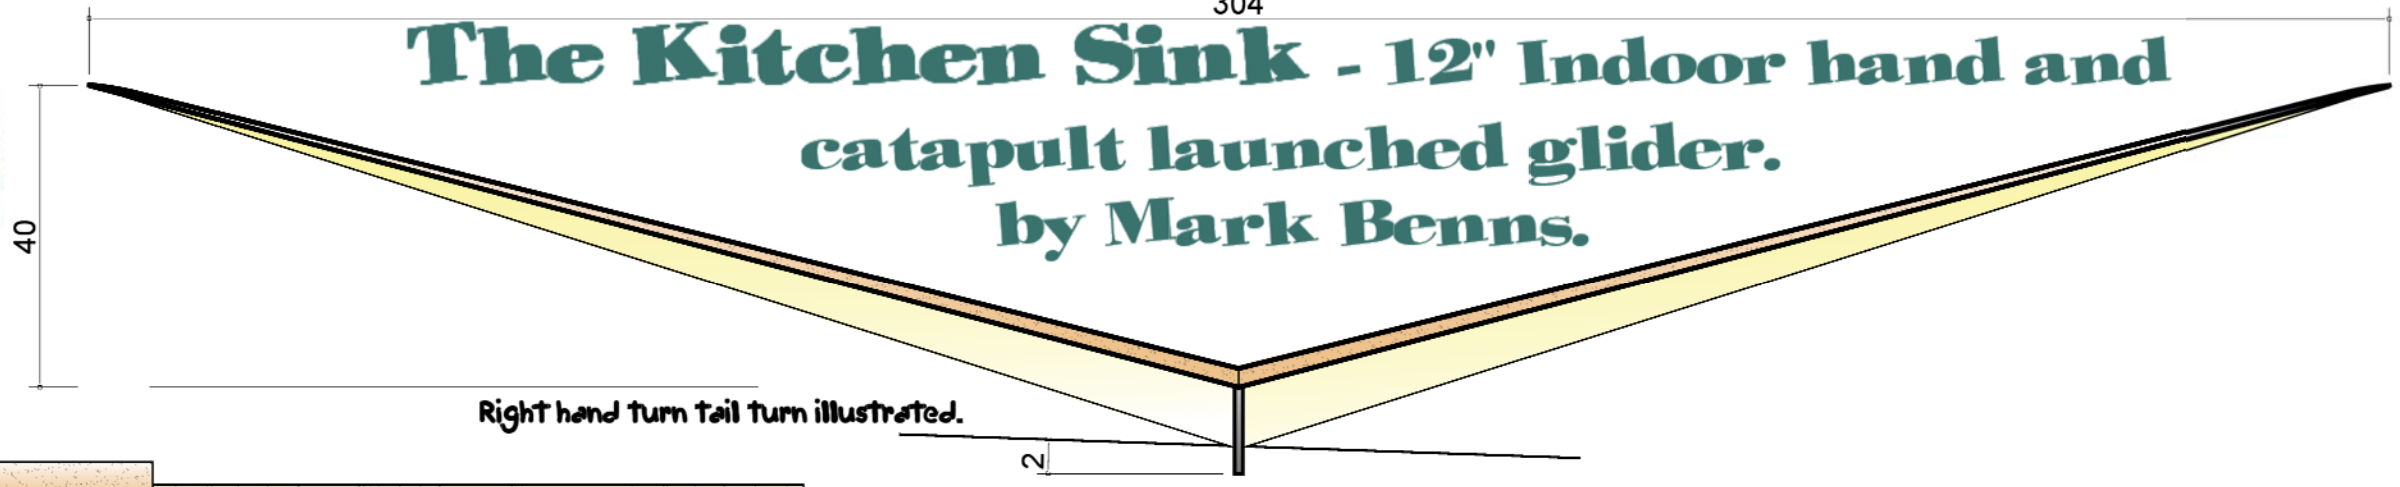

The Kitchen Sink - 12" Indoor hand and catapult launched glider.

by Mark Benns.

- Typical weights
wing - 1.2 - 1.5g
fuselage - 0.5g - 0.8g
rudder - 0.01-0.05g
tailplane - 0.1-0.2g
ballast - 0.1-0.3g

Note.
All dimensions in millimeters.