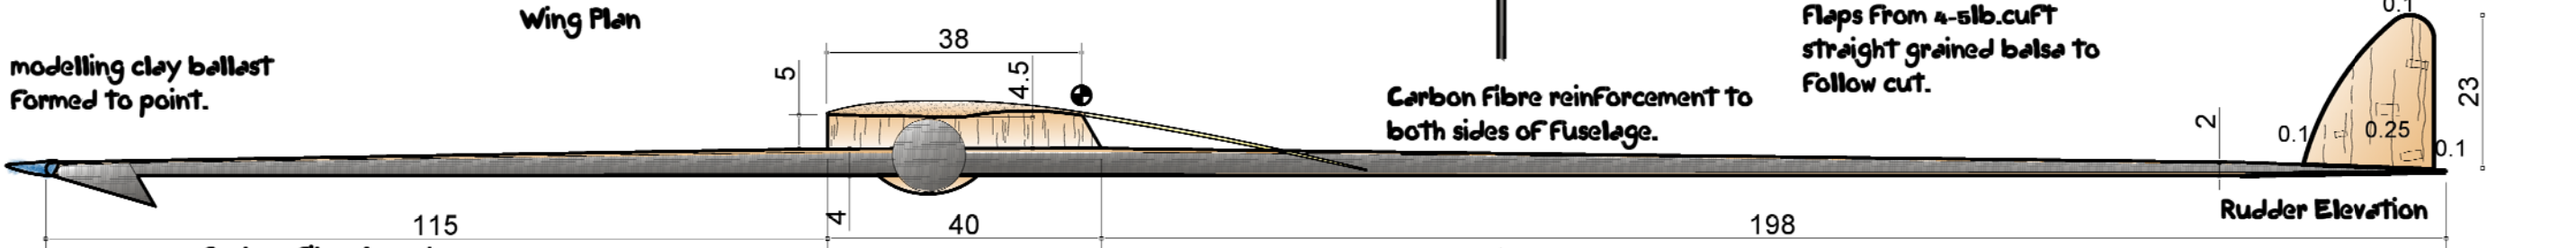

The Kitchen Sink - 12" Indoor hand and catapult launched glider.

by Mark Benns.

- Typical weights
wing - 1.2 - 1.5g
fuselage - 0.5g - 0.8g
rudder - 0.01-0.05g
tailplane - 0.1-0.2g
ballast - 0.1-0.3g

Note.
All dimensions in millimeters.