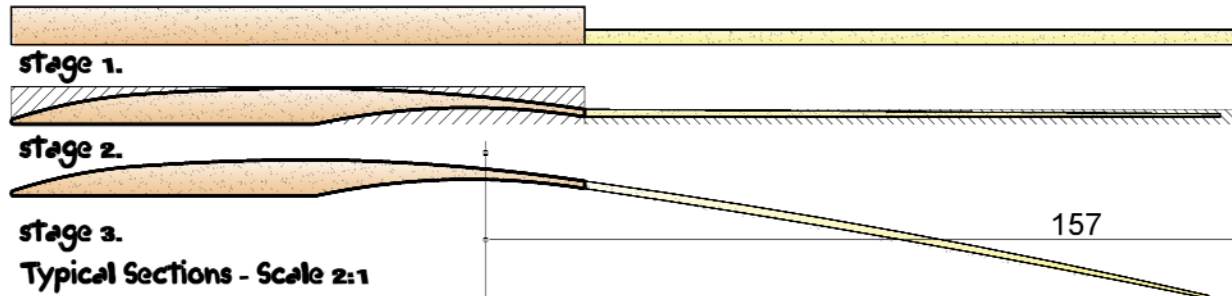

The Kitchen Sink - 12" Indoor hand and catapult launched glider.

by Mark Benns.

- Typical weights
wing - 1.2 - 1.5g
fuselage - 0.5g - 0.8g
rudder - 0.01-0.05g
tailplane - 0.1-0.2g
ballast - 0.1-0.3g

Note.
All dimensions in millimeters.