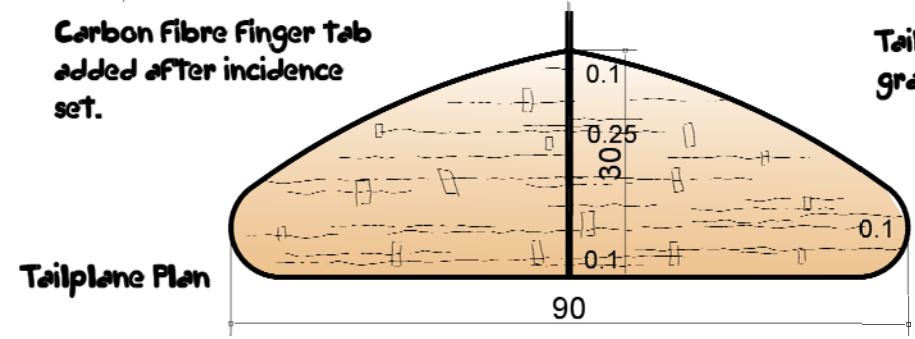

The Kitchen Sink - 12" Indoor hand and catapult launched glider.

by Mark Benns.

- Typical weights
wing - 1.2 - 1.5g
fuselage - 0.5g - 0.8g
rudder - 0.01-0.05g
tailplane - 0.1-0.2g
ballast - 0.1-0.3g

Note.
All dimensions in millimeters.